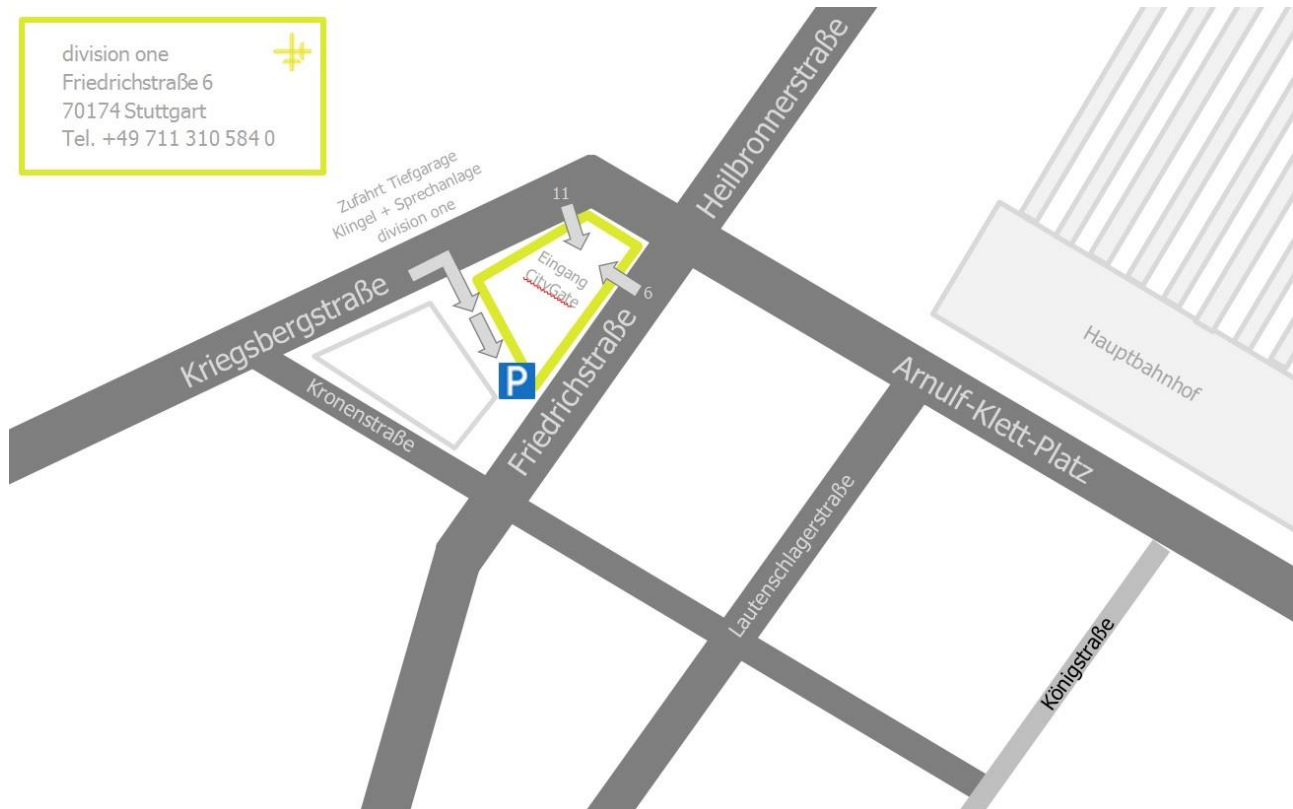

HOW TO FIND US

division one
Friedrichstraße 6
70174 Stuttgart

Telefon: +49 711 310 584 0
Fax: +49 711 310 584 80

Website: www.division-one.com
E-Mail: info@division-one.com

Parking

Parking is available in the garage. The entrance to our parking garage is located in Kriegsbergstraße 11, 70174 Stuttgart, Germany.

Just drive to the garage entrance, ring the bell (division one) and we will open the gateway for you.